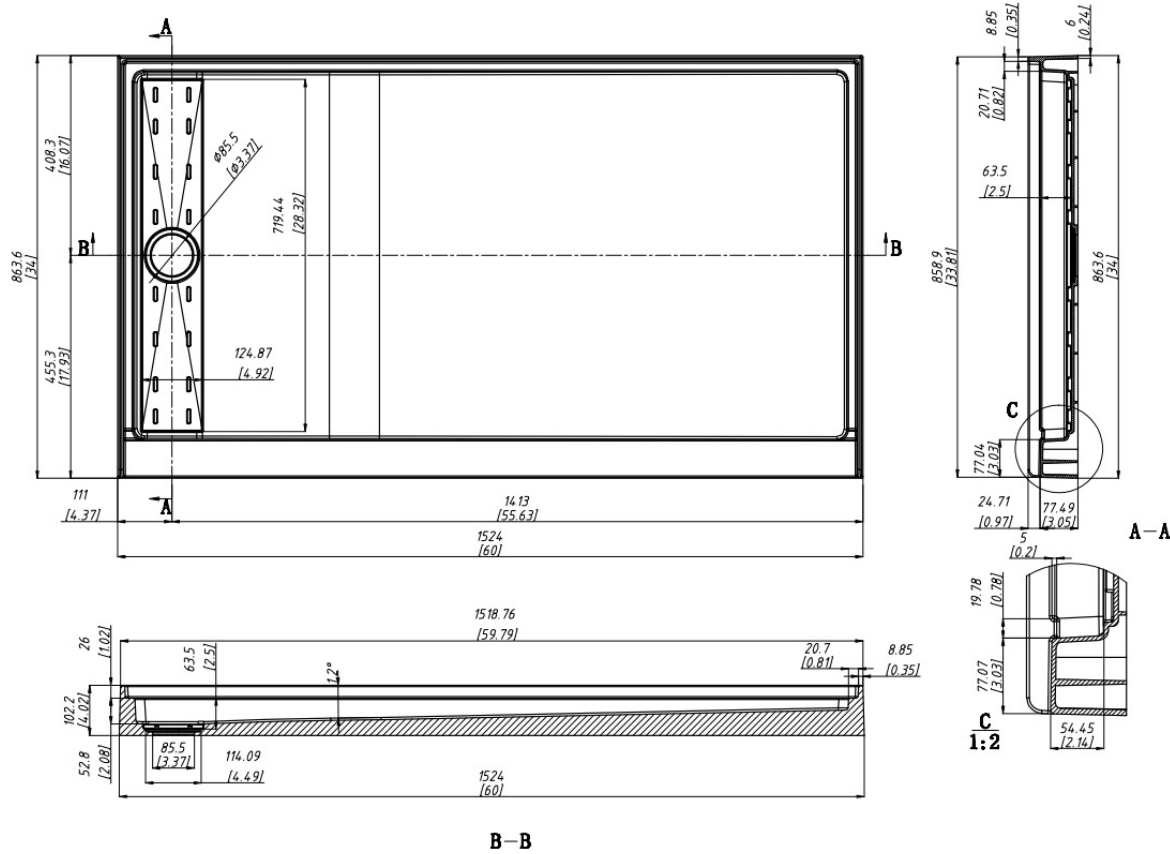

CastStone Shower Base 60"x 34"

Model No:

CSB-6034LLD Left Side Drain

CSB-6034RLD Right Side Drain

Product Feature:

- Caststone with waffle design reinforced bottom.
- Single threshold
- 3 Sided 1" tiling/water retention flange
- Low 3" threshold for easy access
- Semi Gloss Finish
- Anti slip
- Mold Resistant
- White Color
- Brushed stainless steel linear drain plate
- Drain not included
- Water Escape
- Standard: cUPC
- Brand: Nerval

Compliance Certifications - Meets or Exceeds the Following Specifications: • CSA B45.5 / IAPMO Z124 • IAPMO R&T cUPC

CastStone Shower Base
60"x 34" Left Side Drain

CastStone Shower Base

60"x 34" Right Side Drain